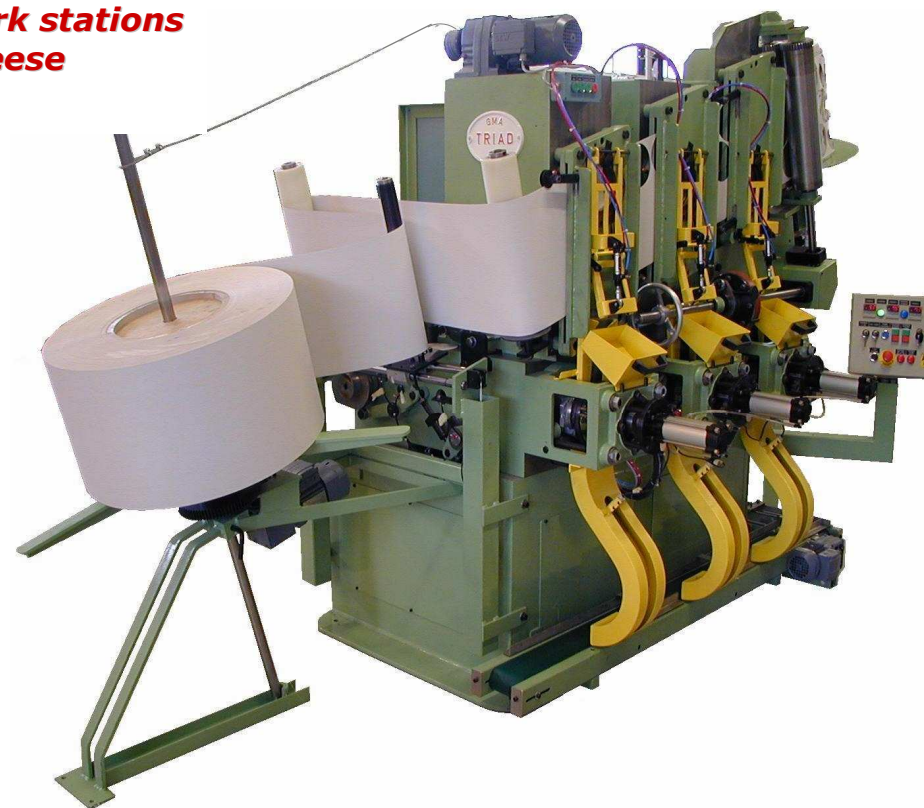

PUNCHING AND DEEP DRAWING MACHINE TRIAD - 40 BOXES / MIN

« *The punching and deep drawing machine TRIAD, 3 work stations for a high productivity of round boxes for spreadable cheese triangles directly from reels.* »

- The punching and deep drawing machine TRIAD is dedicated to the manufacturing of **round drawn cardboard boxes** for spreadable cheese wedges.
- The TRIAD produces lids and bottoms. Linked with another TRIAD and a mounting machine NORIA, this production line can manufacture up to **80 boxes / min**.
- The punching and deep drawing machine TRIAD converts **white cardboard reels** (from 350 to 450 gr/m²).

- **Weight** : 4 tons
- **Power consumption** : - electricity : 18 kWh
- compressed air : 16 m³/h at 6 bars
- **Required ground surface** : 7 m²
- **Dimensions of boxes** : - average diameter 111 mm
- adjustable height from 15 to 70 mm
(from 1 to 4 heights of triangles)